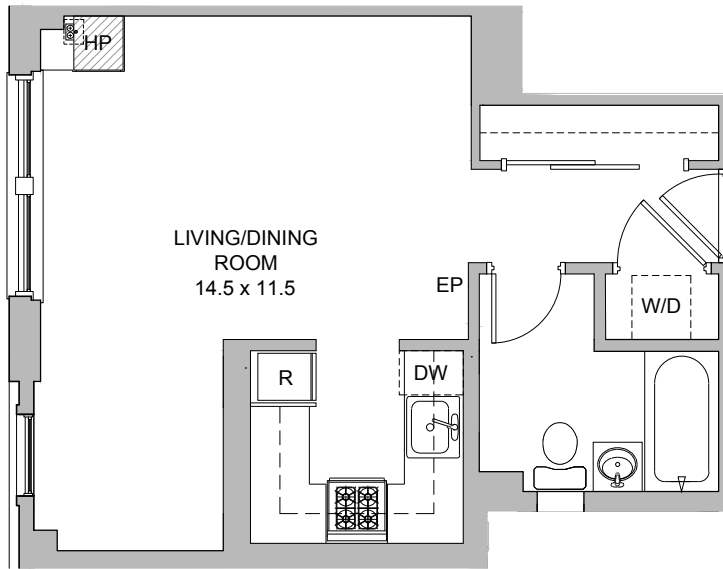

APARTMENTS 310A-810A

Studio/1Bath 370 square feet

- In home washer/dryer
- Individual central heating & cooling
- Renovated kitchens with espresso wood cabinets & natural stone counters. Stainless appliances include dishwasher and microwave
- Renovated bathrooms
- Large closets
- Restored original oak flooring
- Brand new double paned windows
- Fantastic views

APARTMENTS 211-811

Studio/1Bath 410 square feet

- In home washer/dryer
- Individual central heating & cooling
- Renovated kitchens with espresso wood cabinets & natural stone counters. Stainless appliances include dishwasher and microwave
- Renovated bathrooms
- Large closets
- Restored original oak flooring
- Brand new double paned windows
- Awesome views