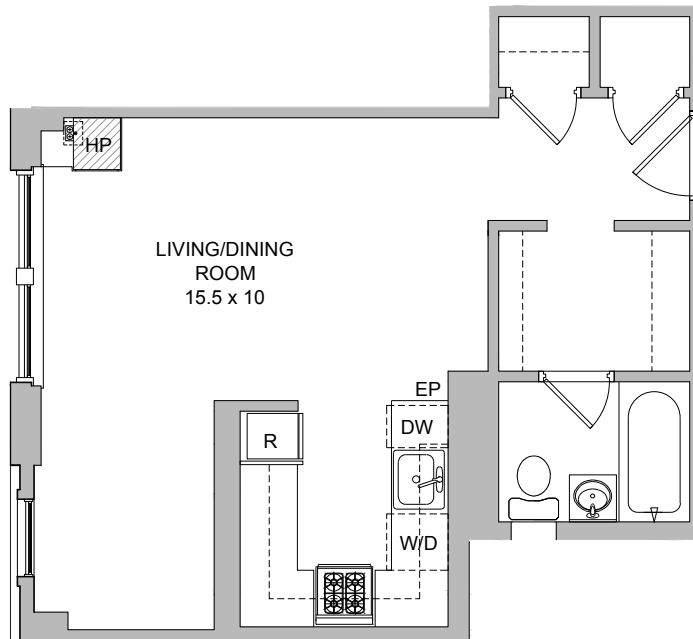

APARTMENTS 310A-810A

Studio/1Bath 370 square feet

- In home washer/dryer
- Individual central heating & cooling
- Renovated kitchens with espresso wood cabinets & natural stone counters. Stainless appliances include dishwasher and microwave
- Renovated bathrooms
- Large closets
- Restored original oak flooring
- Brand new double paned windows
- Fantastic views

APARTMENTS 211-811

Studio/1Bath 410 square feet

- In home washer/dryer
- Individual central heating & cooling
- Renovated kitchens with espresso wood cabinets & natural stone counters. Stainless appliances include dishwasher and microwave
- Renovated bathrooms
- Large closets
- Restored original oak flooring
- Brand new double paned windows
- Awesome views