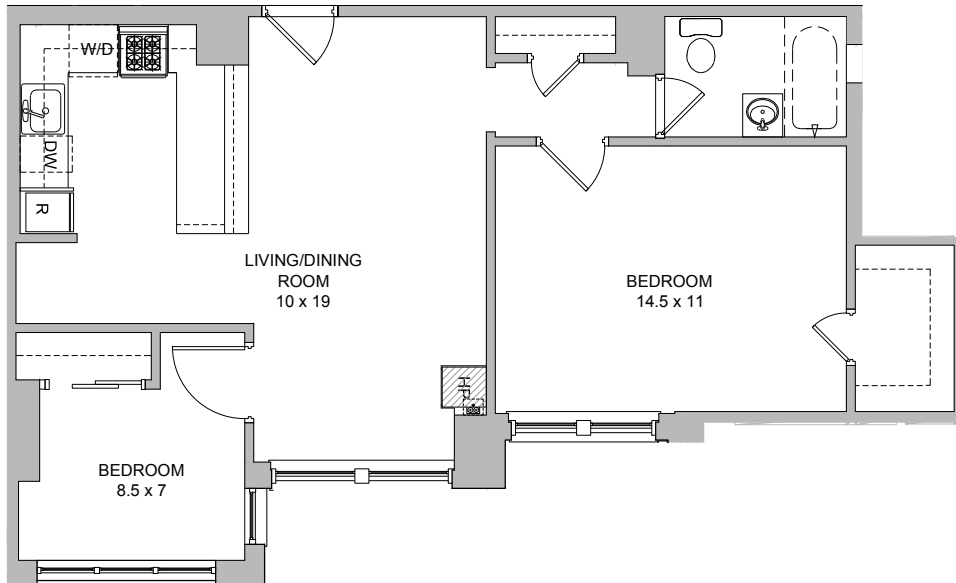

### APARTMENT 214

**2 BR/1Bath**  
660 square feet

- In home washer/dryer
- Individual central heating & cooling
- Renovated kitchens with espresso wood cabinets & natural stone counters. Stainless appliances include dishwasher and microwave
- Renovated bathrooms
- Large closets
- Restored original oak flooring
- Brand new double paned windows
- Wonderful views

### APARTMENTS 314-814

**2 BR/1Bath**  
660 square feet

- In home washer/dryer
- Individual central heating & cooling
- Renovated kitchens with espresso wood cabinets & natural stone counters. Stainless appliances include dishwasher and microwave
- Renovated bathrooms
- Large closets
- Restored original oak flooring
- Brand new double paned windows
- Beautiful views