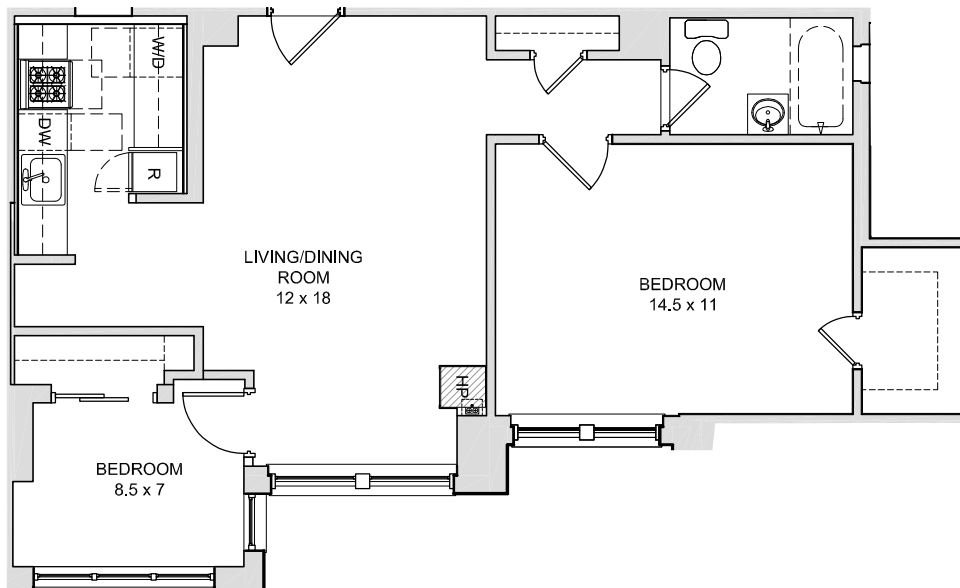

### APARTMENT 214

**2 BR/1Bath**  
660 square feet

- In home washer/dryer
- Individual central heating & cooling
- Renovated kitchens with espresso wood cabinets & natural stone counters. Stainless appliances include dishwasher and microwave
- Renovated bathrooms
- Large closets
- Restored original oak flooring
- Brand new double paned windows
- Wonderful views

### APARTMENTS 314-814

**2 BR/1Bath**  
660 square feet

- In home washer/dryer
- Individual central heating & cooling
- Renovated kitchens with espresso wood cabinets & natural stone counters. Stainless appliances include dishwasher and microwave
- Renovated bathrooms
- Large closets
- Restored original oak flooring
- Brand new double paned windows
- Beautiful views